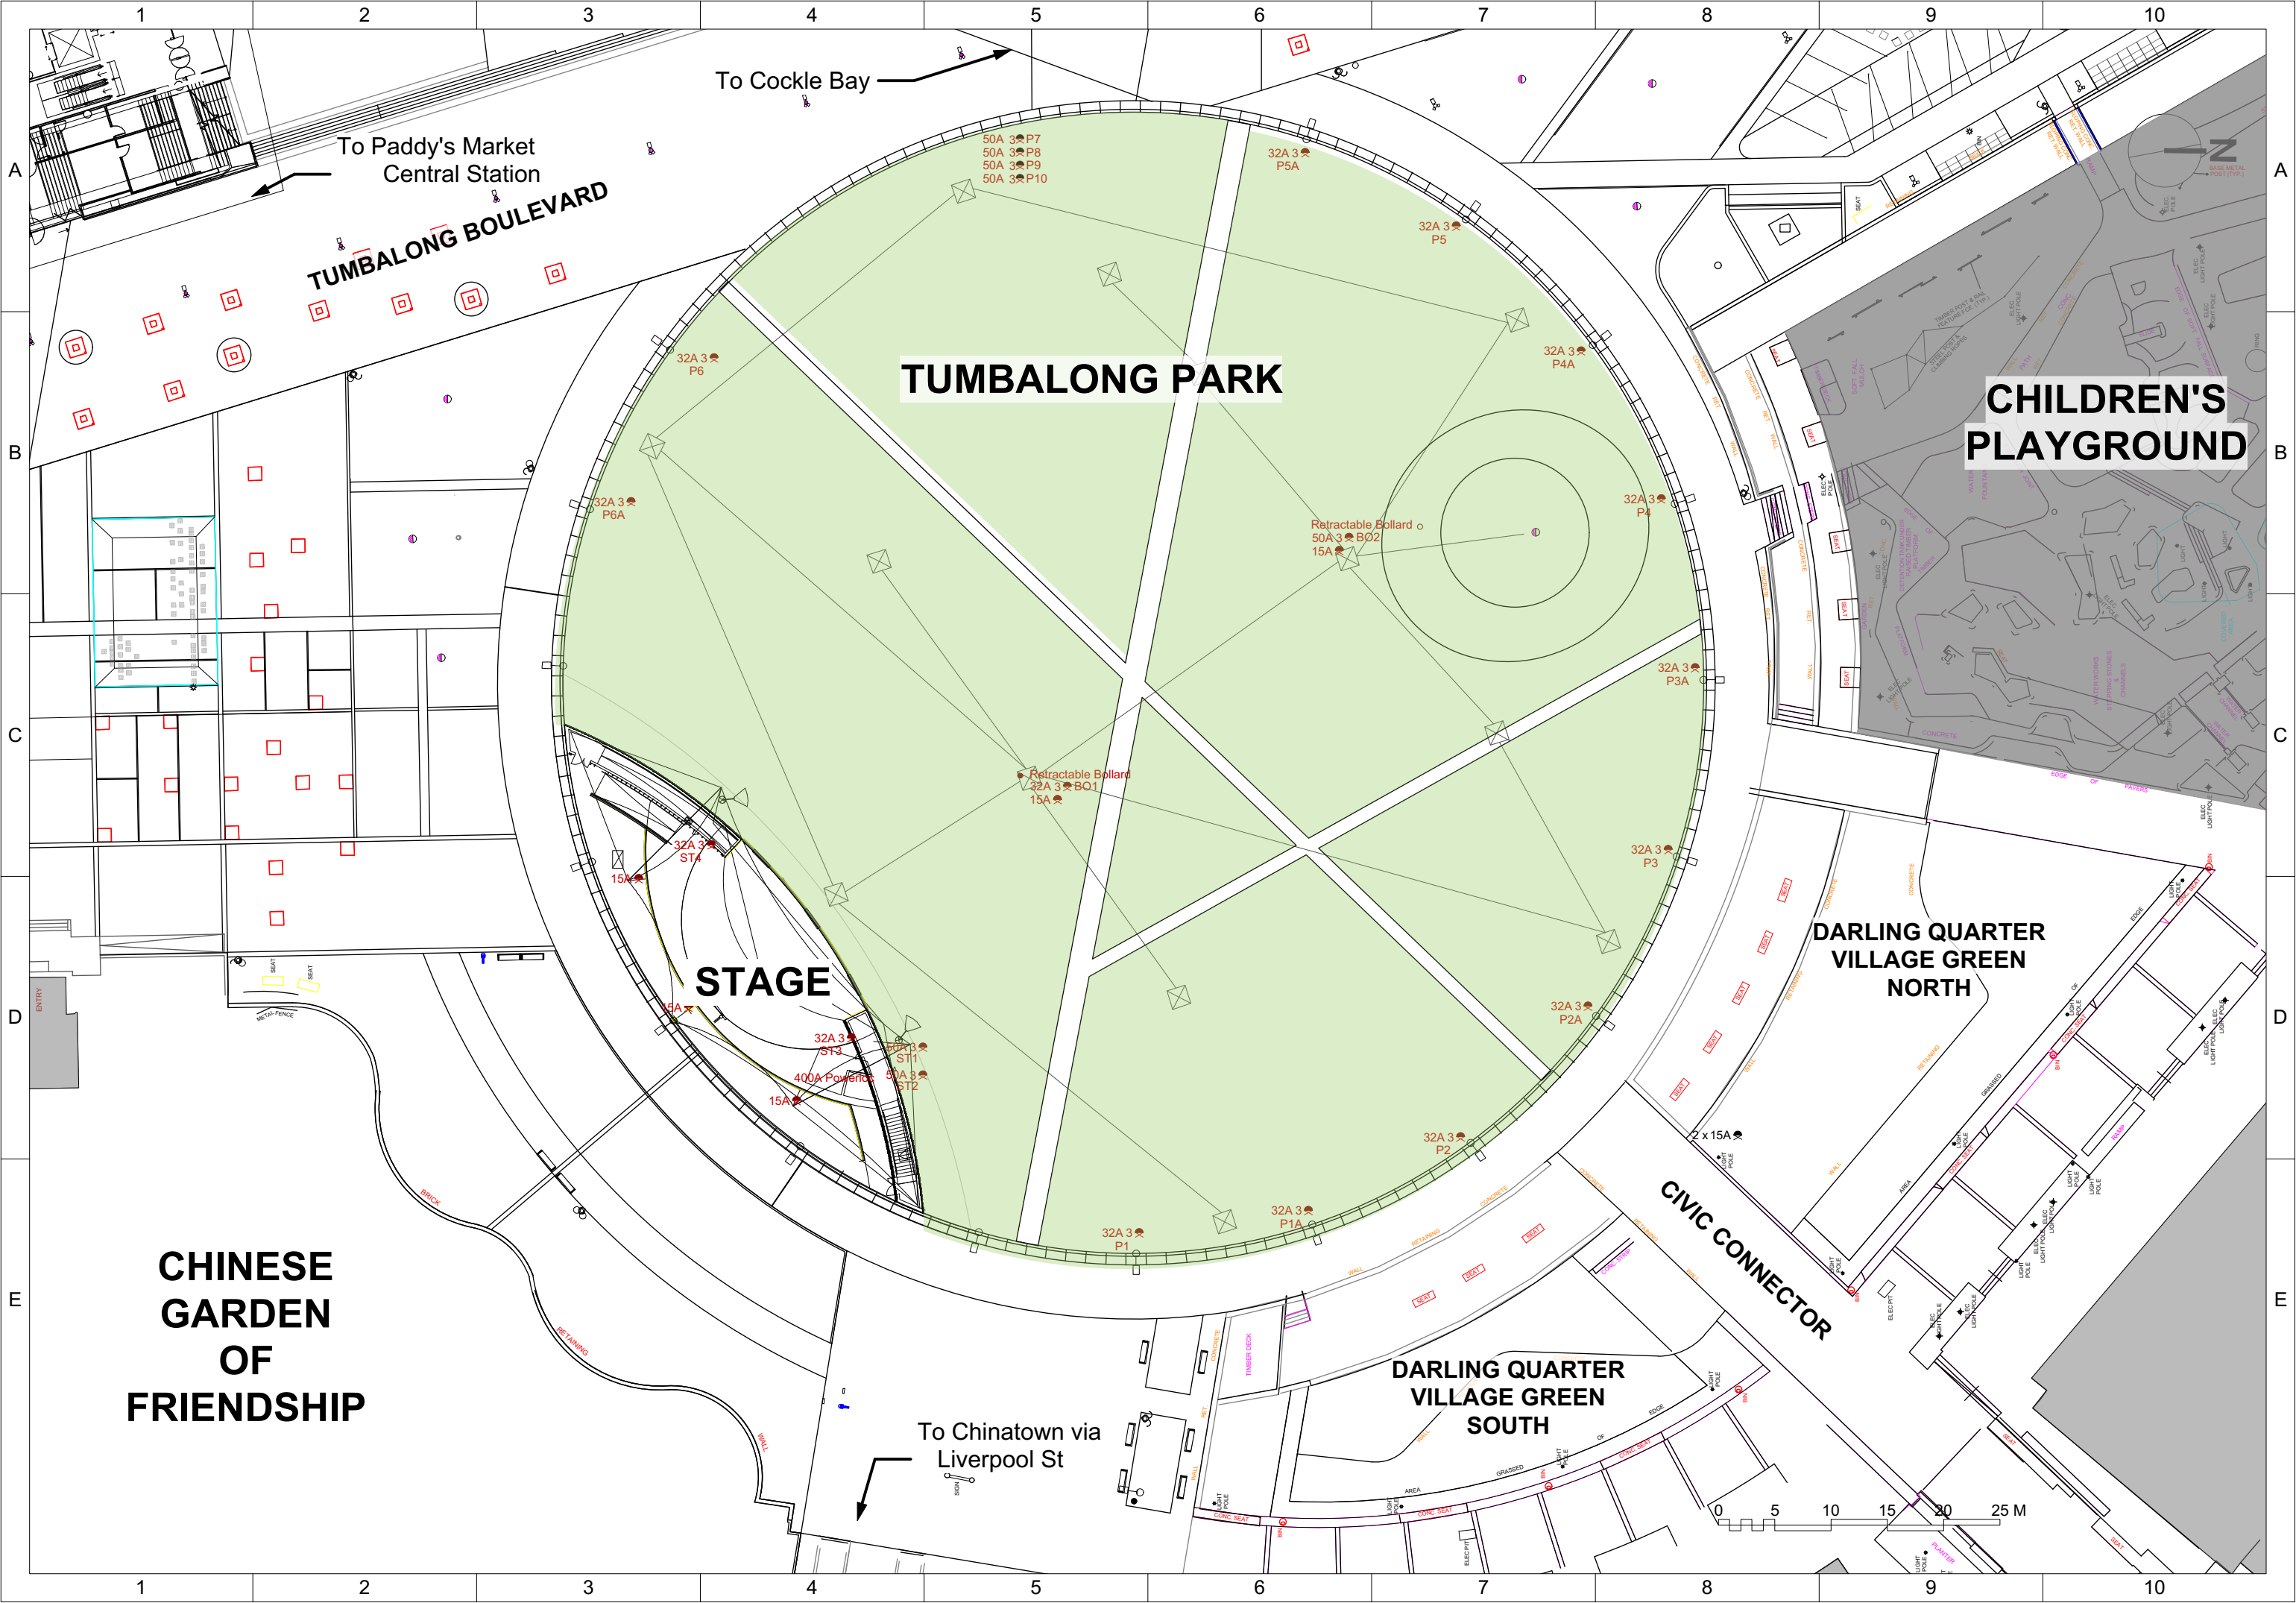

To Cockle Bay

To Paddy's Market
Central Station

TUMBALONG BOULEVARD

TUMBALONG PARK

CHILDREN'S
PLAYGROUND

STAGE

DARLING QUARTER
VILLAGE GREEN
NORTH

CIVIC CONNECTOR

CHINESE
GARDEN
OF
FRIENDSHIP

DARLING QUARTER
VILLAGE GREEN
SOUTH

To Chinatown via
Liverpool St

0 5 10 15 20 25 M

TUMBALONG PARK

CHILDREN'S PLAYGROUND

STAGE

DARLING QUARTER VILLAGE GREEN NORTH

CHINESE GARDEN OF FRIENDSHIP

DARLING QUARTER VILLAGE GREEN SOUTH

CIVIC CONNECTOR

To Cockle Bay

To Paddy's Market Central Station

TUMBALONG BOULEVARD

To Chinatown via Liverpool St

0 5 10 15 20 25 M