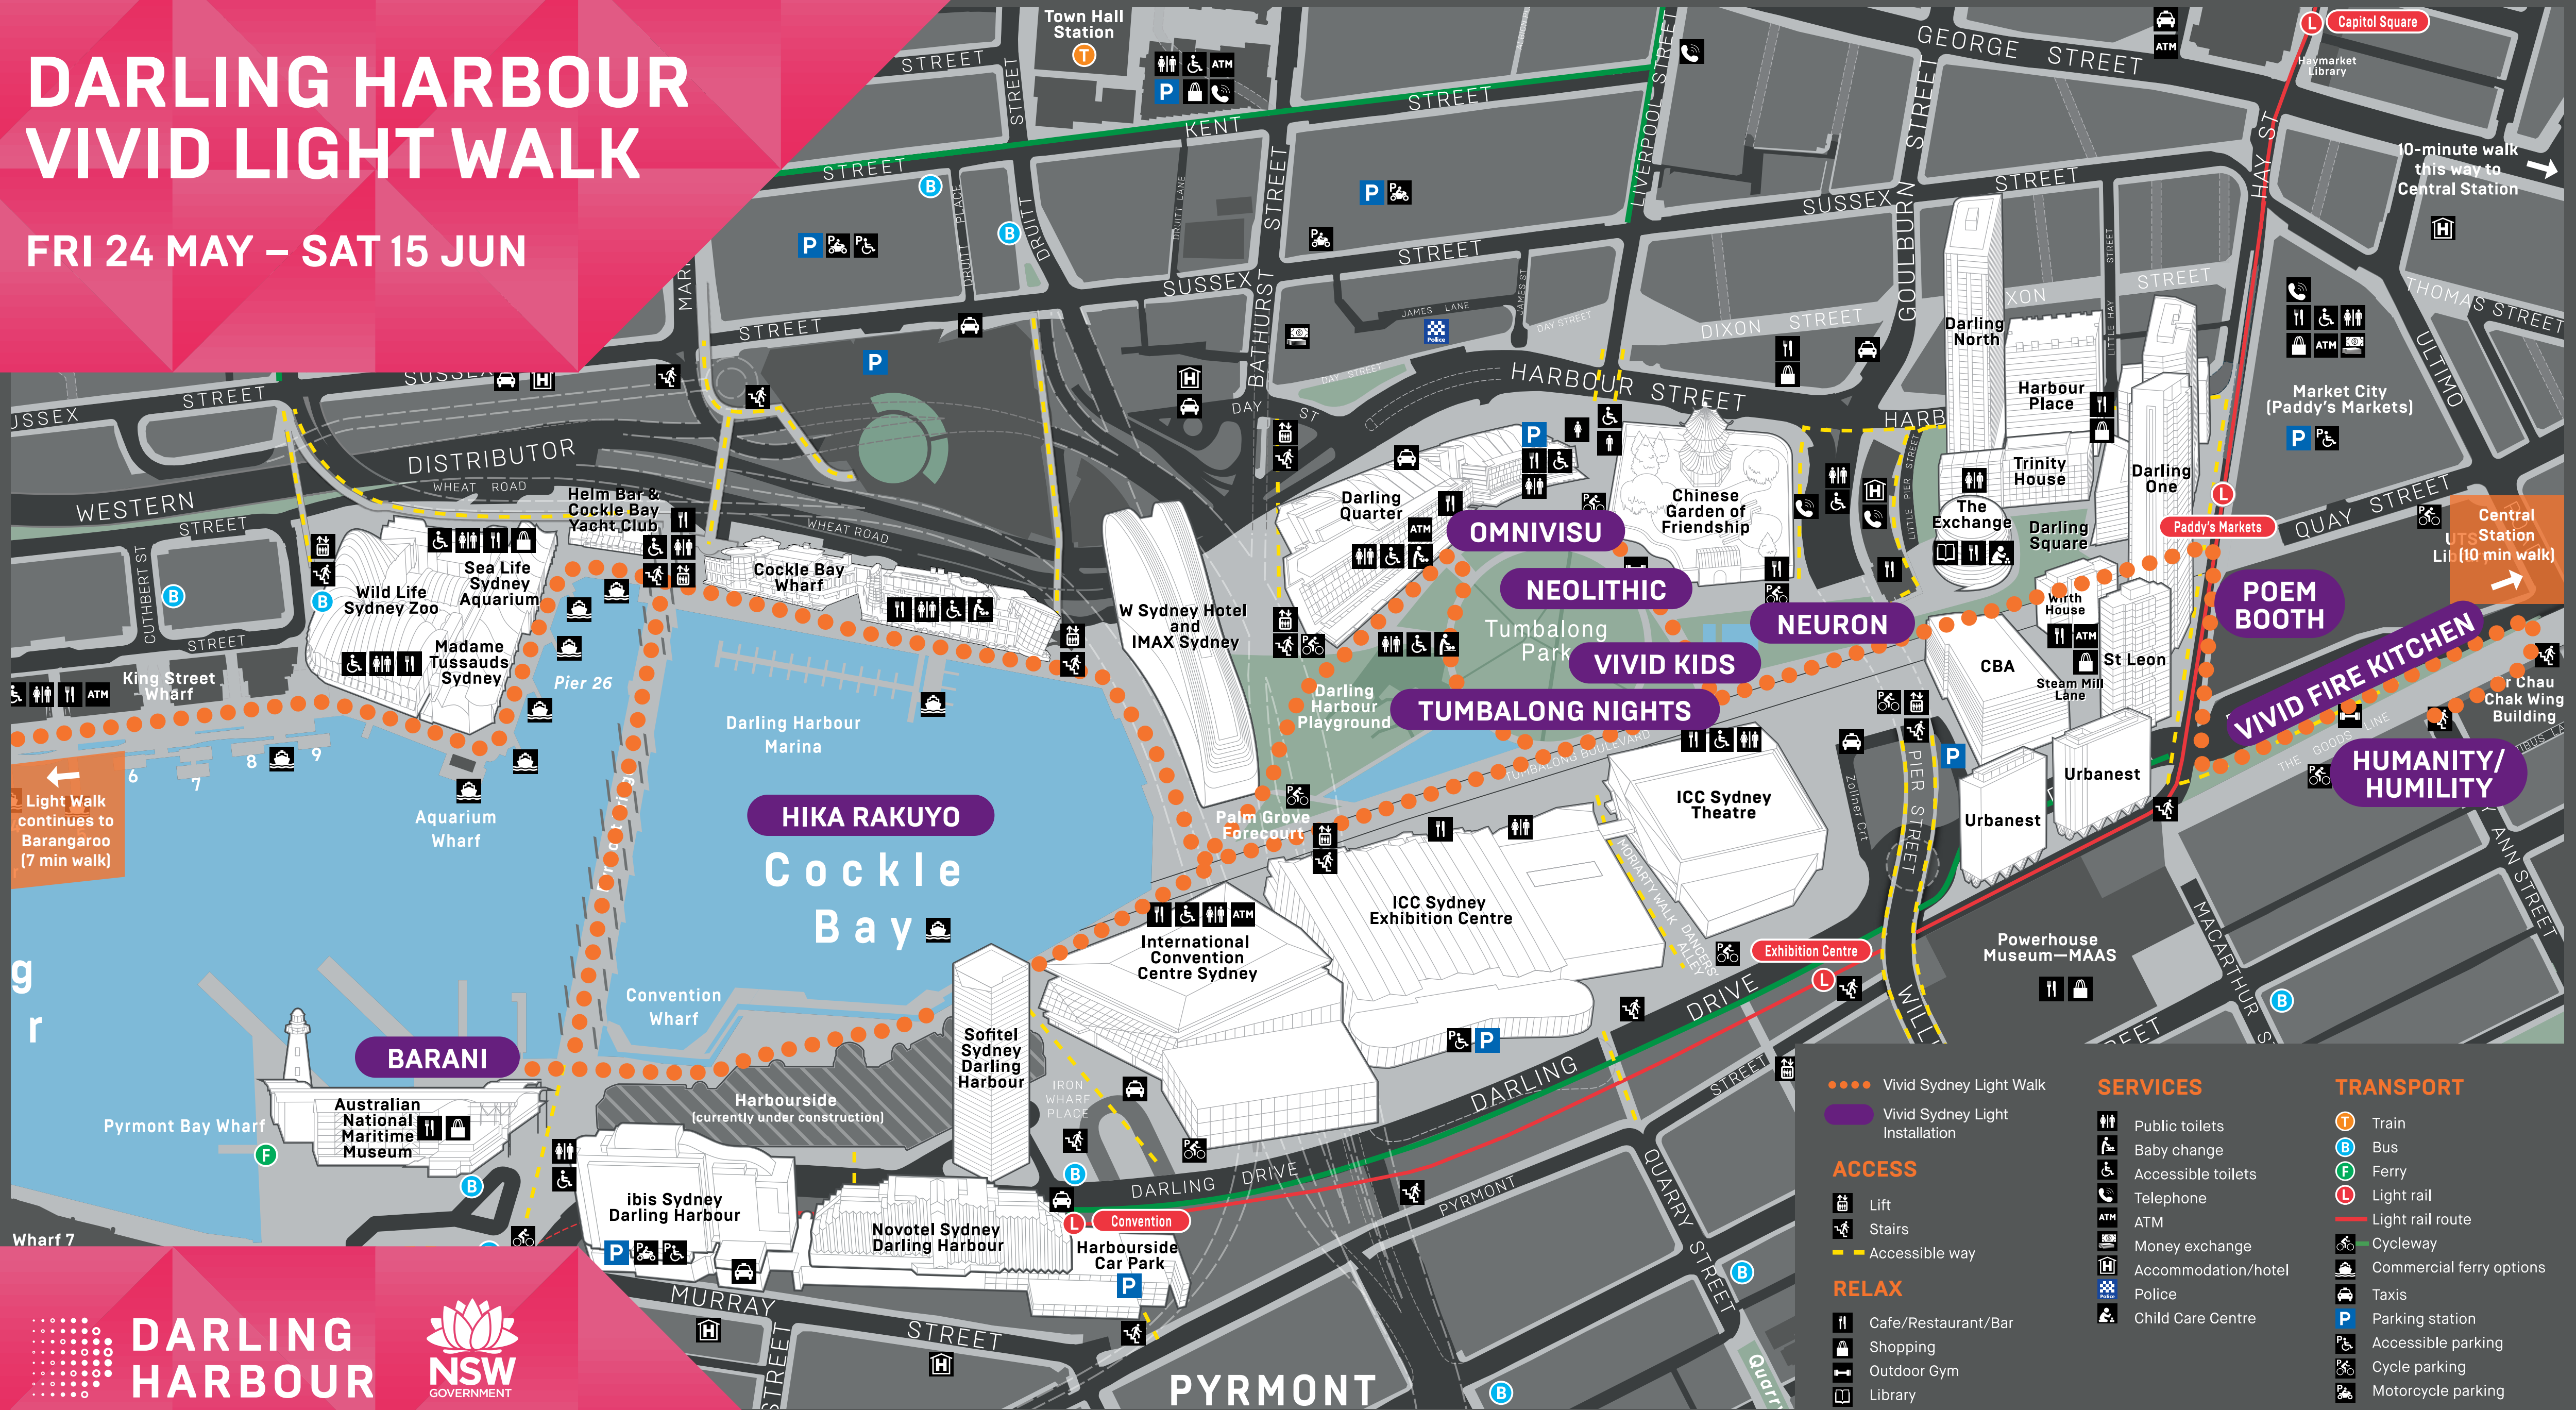

# DARLING HARBOUR VIVID LIGHT WALK

FRI 24 MAY – SAT 15 JUN

Light Walk continues to Barangaroo (7 min walk)

10-minute walk this way to Central Station

Central Station Lib (10 min walk)

- Vivid Sydney Light Walk** (Orange dotted line)
- Vivid Sydney Light Installation** (Purple solid line)
- ACCESS**
  - Lift
  - Stairs
  - Accessible way
- RELAX**
  - Cafe/Restaurant/Bar
  - Shopping
  - Outdoor Gym
  - Library
- SERVICES**
  - Public toilets
  - Baby change
  - Accessible toilets
  - Telephone
  - ATM
  - Money exchange
  - Accommodation/hotel
  - Police
  - Child Care Centre
- TRANSPORT**
  - Train
  - Bus
  - Ferry
  - Light rail
  - Light rail route
  - Cyclway
  - Commercial ferry options
  - Taxis
  - Parking station
  - Accessible parking
  - Cycle parking
  - Motorcycle parking